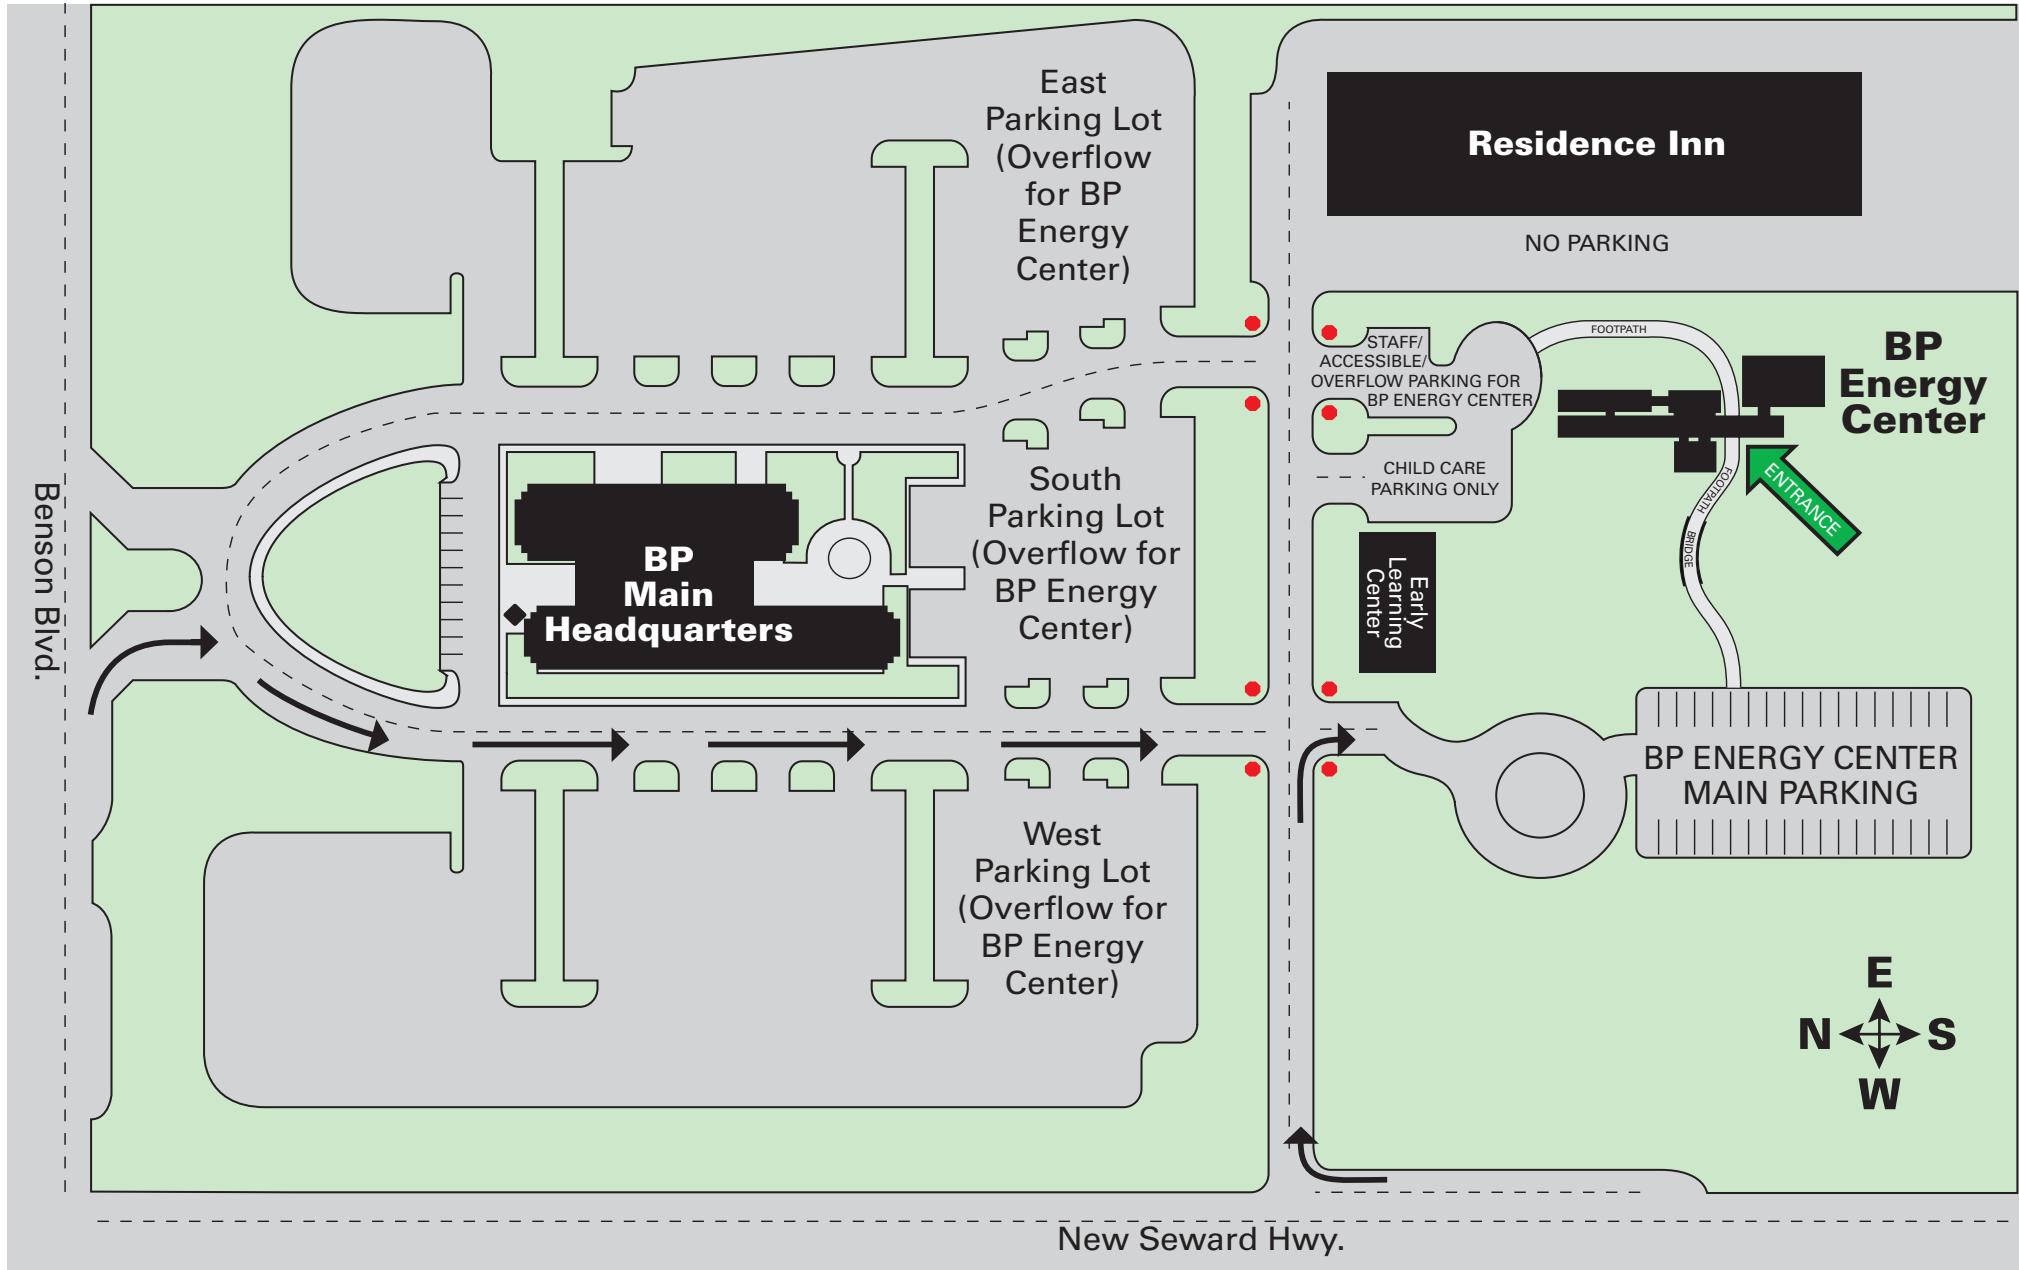

Map to BP Energy Center
900 E. Benson Blvd., Anchorage, AK
(907) 743-4270

Directions: If northbound on New Seward Hwy., turn right into BP's southwest entrance. Turn right at the first stop sign into the BP Energy Center parking lot. Follow footpath through woods to building entrance.

If eastbound on Benson Blvd., turn right into BP's main entrance. Turn right and follow access road to 4-way stop. Continue through intersection into the BP Energy Center parking lot.